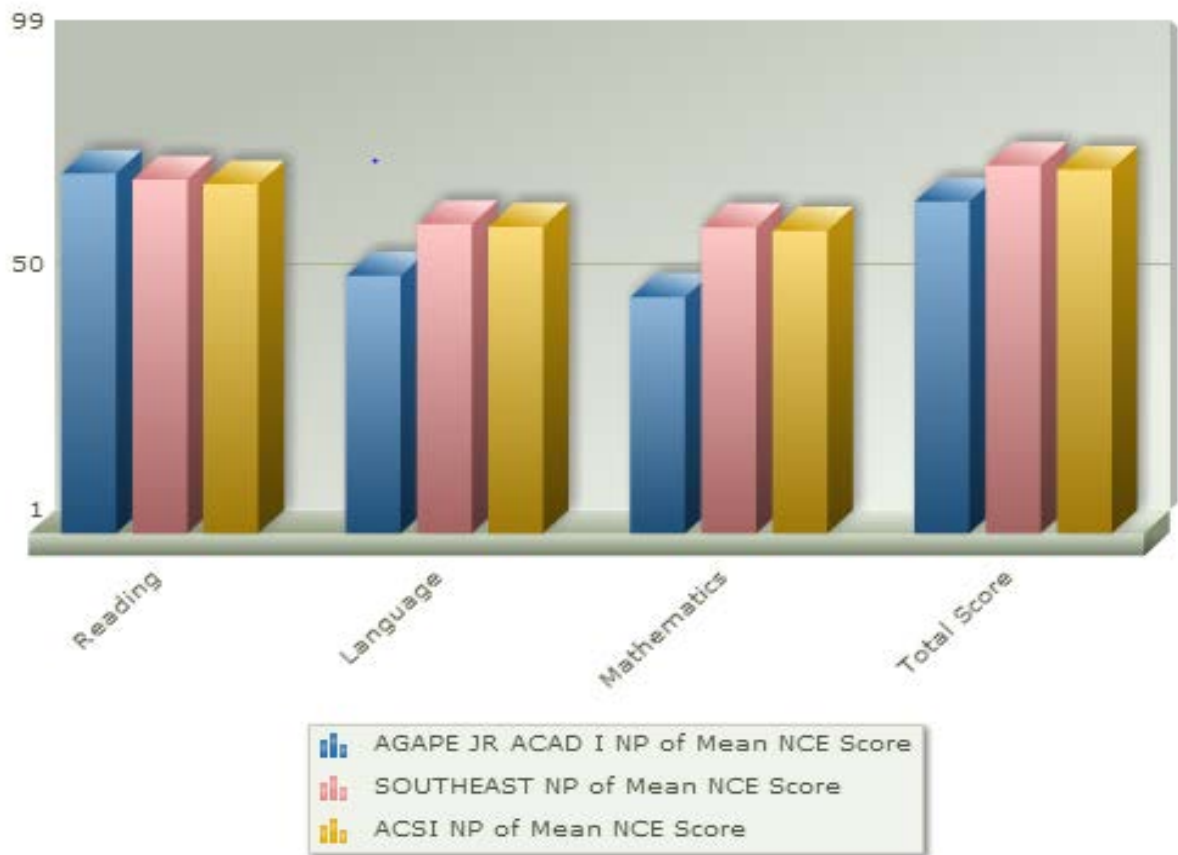

186 New Hope Road
Lawrenceville, GA 30046
Phone: 678 376-0883

GRADE 1

NP of Mean NCE Scores for AGAPE JR ACAD I vs Region vs ACSI

ACSI Spring 2014, Grade: 1, Form/Level: GL/11

GRADE 2

NP of Mean NCE Scores for AGAPE JR ACAD I vs Region vs ACSI

ACSI Spring 2014, Grade: 2, Form/Level: GL/12

GRADE 3

NP of Mean NCE Scores for AGAPE JR ACAD I vs Region vs ACSI

ACSI Spring 2014, Grade: 3, Form/Level: G/13

GRADE 4

NP of Mean NCE Scores for AGAPE JR ACAD I vs Region vs ACSI