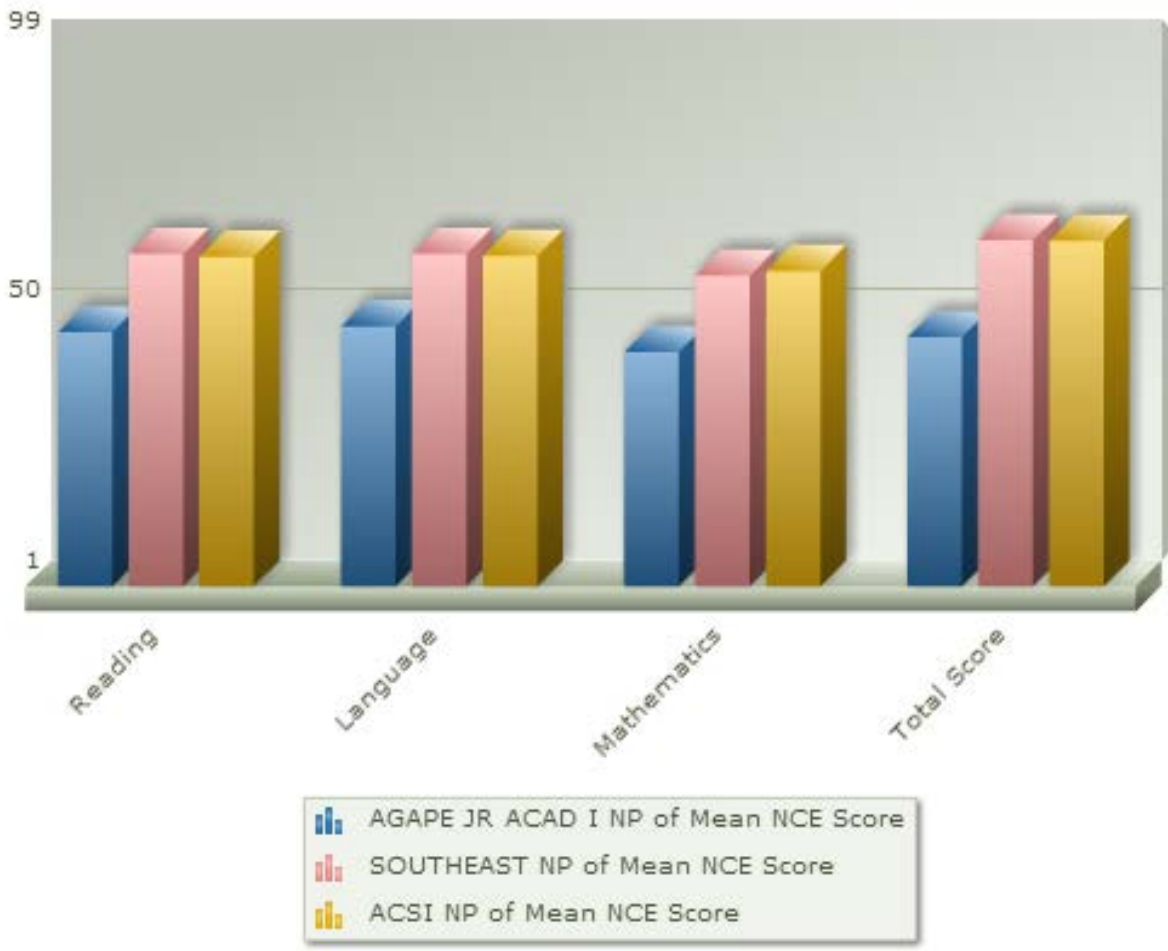

ACSI Spring 2014, Grade: 4, Form/Level: G/14

GRADE 5

NP of Mean NCE Scores for AGAPE JR ACAD I vs Region vs ACSI

ACSI Spring 2014, Grade: 5, Form/Level: G/15

GRADE 6

NP of Mean NCE Scores for AGAPE JR ACAD I vs Region vs ACSI

ACSI Spring 2014, Grade: 6, Form/Level: G/16

GRADE 7

NP of Mean NCE Scores for AGAPE JR ACAD I vs Region vs ACSI

ACSI Spring 2014, Grade: 7, Form/Level: G/17

GRADE 8

NP of Mean NCE Scores for AGAPE JR ACAD I vs Region vs ACSI