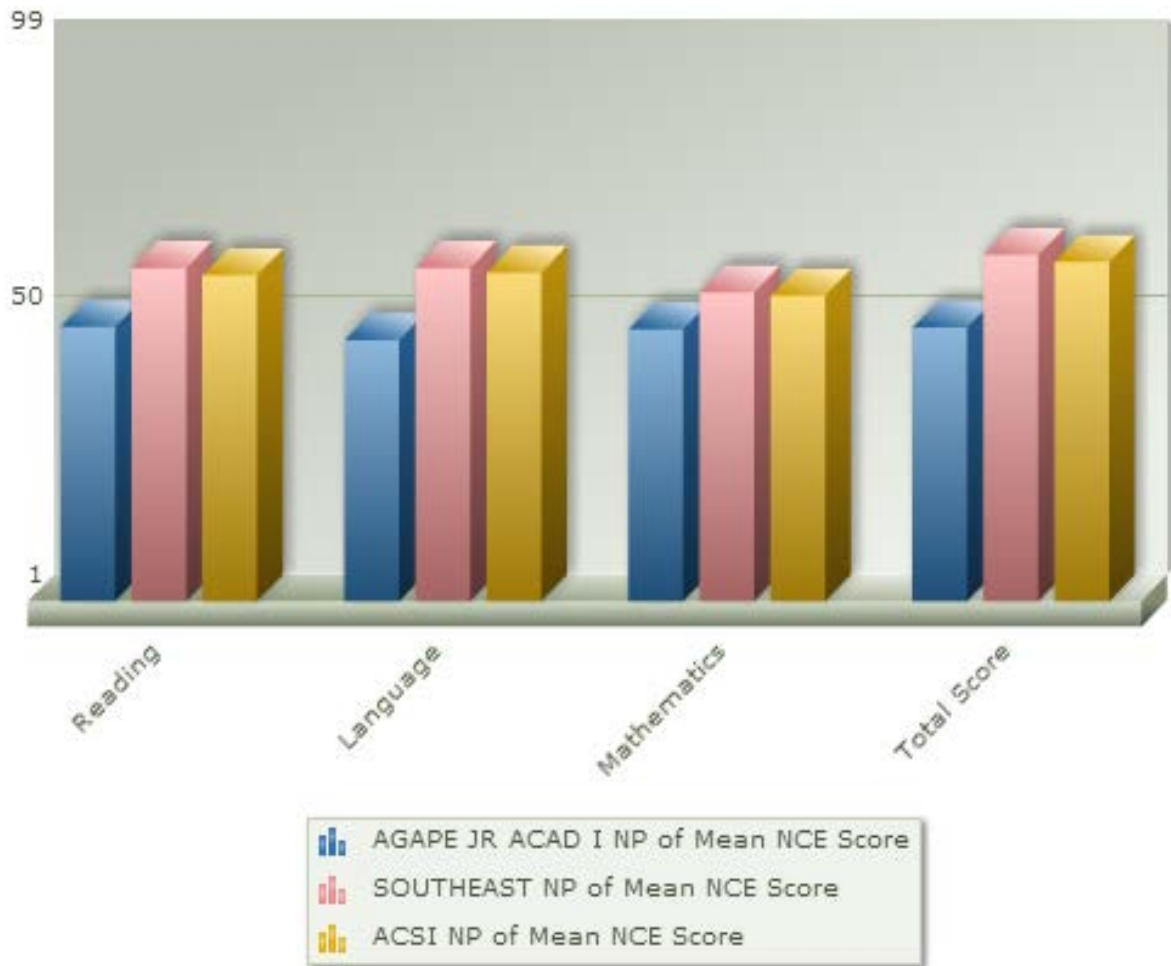

ACSI Spring 2014, Grade: 2, Form/Level: GL/12

GRADE 3

NP of Mean NCE Scores for AGAPE JR ACAD I vs Region vs ACSI

ACSI Spring 2014, Grade: 3, Form/Level: G/13

GRADE 4

NP of Mean NCE Scores for AGAPE JR ACAD I vs Region vs ACSI

ACSI Spring 2014, Grade: 4, Form/Level: G/14

GRADE 5

NP of Mean NCE Scores for AGAPE JR ACAD I vs Region vs ACSI

ACSI Spring 2014, Grade: 5, Form/Level: G/15

GRADE 6

NP of Mean NCE Scores for AGAPE JR ACAD I vs Region vs ACSI