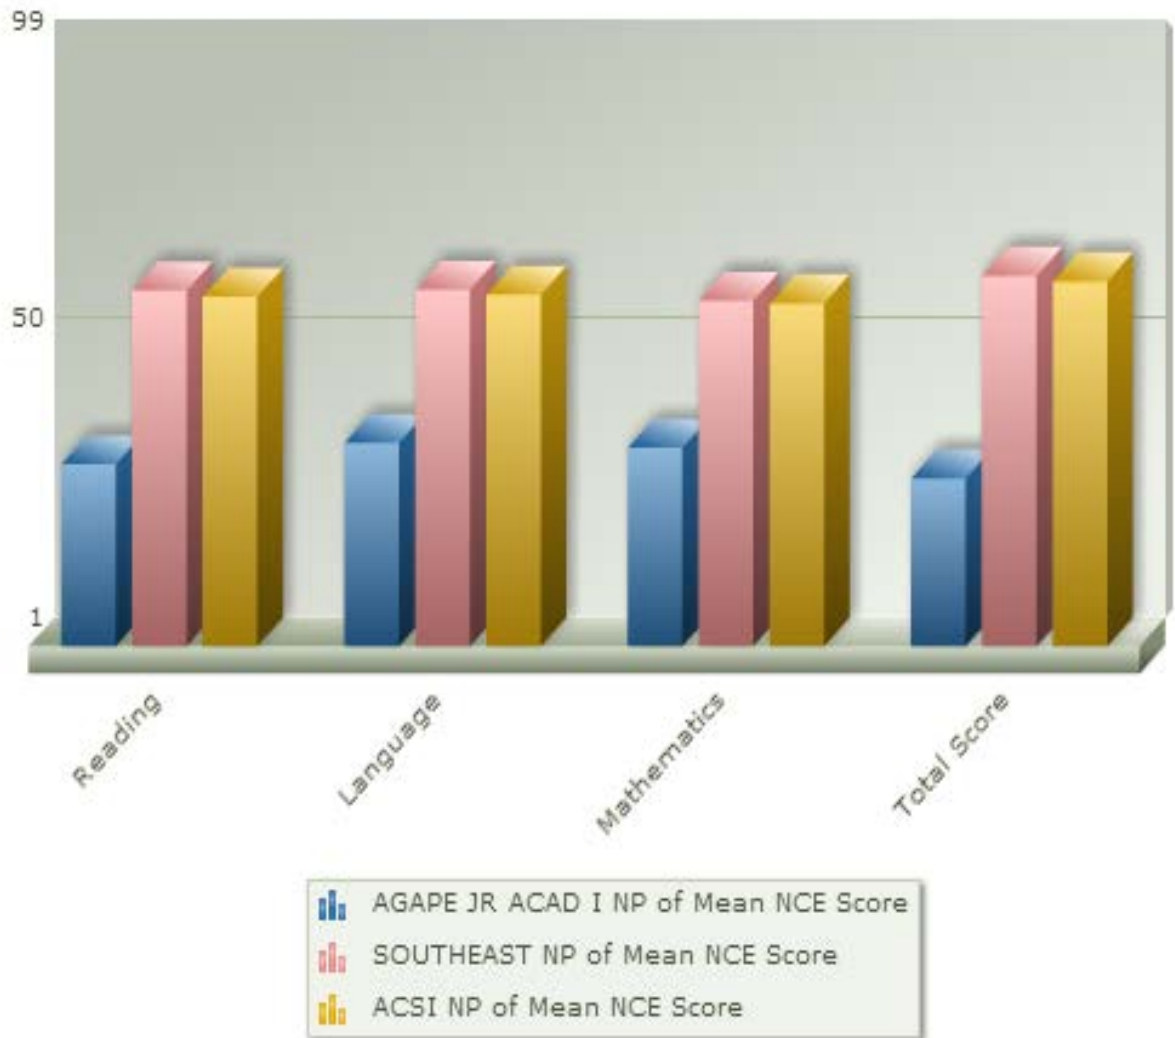

ACSI Spring 2014, Grade: 2, Form/Level: GL/12

GRADE 3

NP of Mean NCE Scores for AGAPE JR ACAD I vs Region vs ACSI

ACSI Spring 2014, Grade: 3, Form/Level: G/13

GRADE 4

NP of Mean NCE Scores for AGAPE JR ACAD I vs Region vs ACSI

ACSI Spring 2014, Grade: 4, Form/Level: G/14

GRADE 5

NP of Mean NCE Scores for AGAPE JR ACAD I vs Region vs ACSI

ACSI Spring 2014, Grade: 5, Form/Level: G/15

GRADE 6

NP of Mean NCE Scores for AGAPE JR ACAD I vs Region vs ACSI