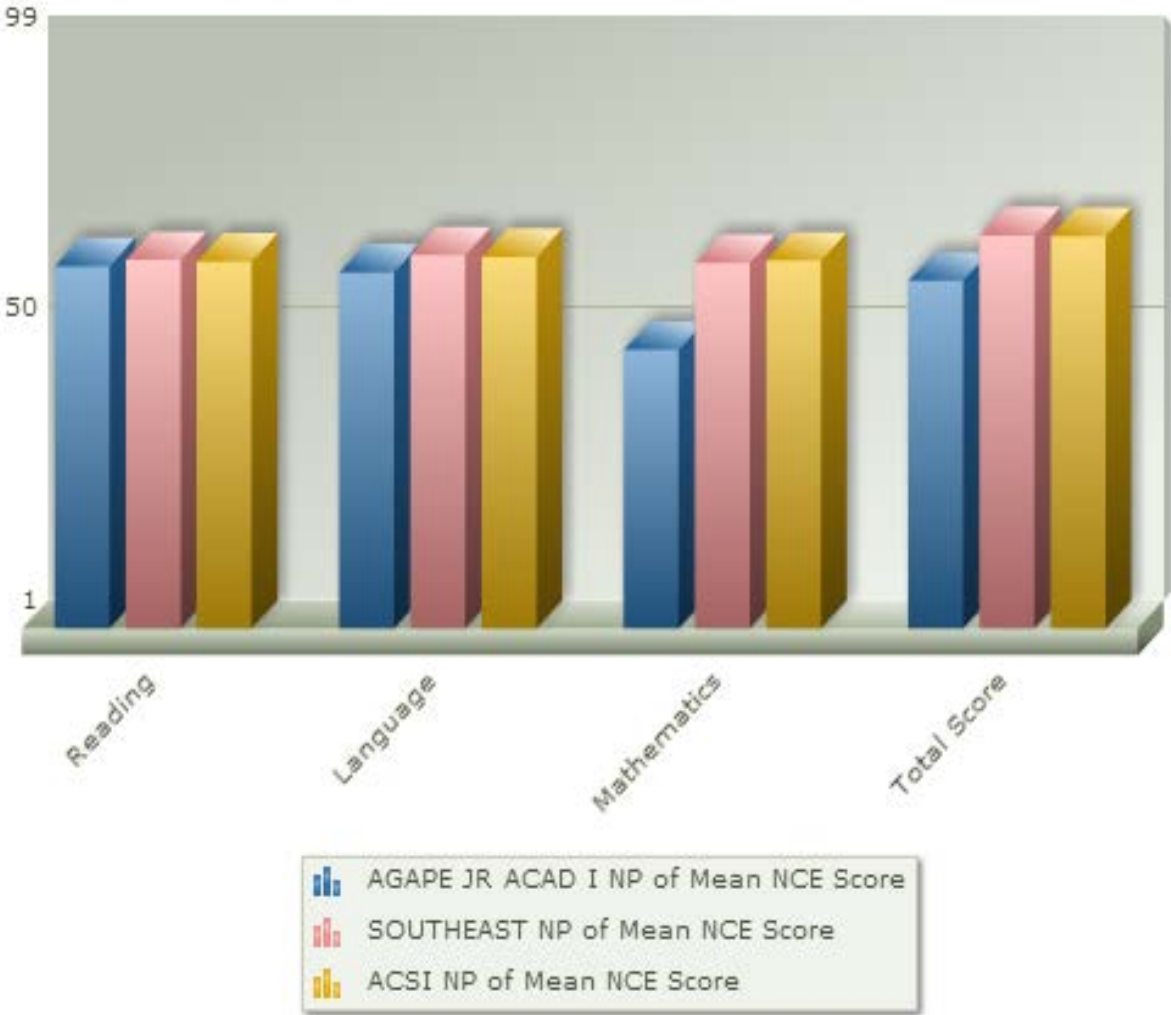

ACSI Spring 2014, Grade: 4, Form/Level: G/14

GRADE 5

NP of Mean NCE Scores for AGAPE JR ACAD I vs Region vs ACSI

ACSI Spring 2014, Grade: 5, Form/Level: G/15

GRADE 6

NP of Mean NCE Scores for AGAPE JR ACAD I vs Region vs ACSI

ACSI Spring 2014, Grade: 6, Form/Level: G/16

GRADE 7

NP of Mean NCE Scores for AGAPE JR ACAD I vs Region vs ACSI

ACSI Spring 2014, Grade: 7, Form/Level: G/17

GRADE 8

NP of Mean NCE Scores for AGAPE JR ACAD I vs Region vs ACSI