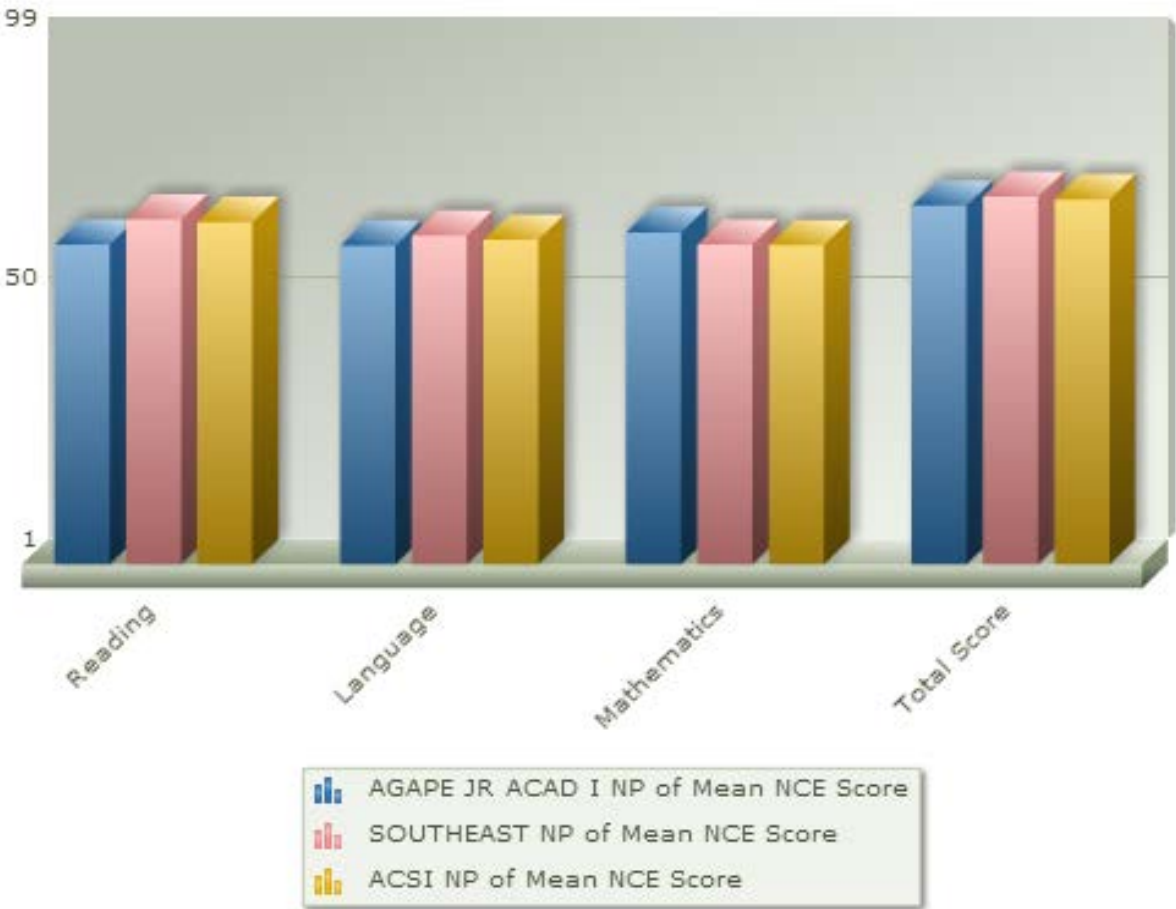

186 New Hope Road
Lawrenceville, GA 30046
Phone: 678 376-0883

GRADE 1

NP of Mean NCE Scores for AGAPE JR ACAD I vs Region vs ACSI

ACSI Spring 2014, Grade: 1, Form/Level: GL/11

GRADE 2

NP of Mean NCE Scores for AGAPE JR ACAD I vs Region vs ACSI

ACSI Spring 2014, Grade: 2, Form/Level: GL/12

GRADE 3

NP of Mean NCE Scores for AGAPE JR ACAD I vs Region vs ACSI

ACSI Spring 2014, Grade: 3, Form/Level: G/13

GRADE 4

NP of Mean NCE Scores for AGAPE JR ACAD I vs Region vs ACSI