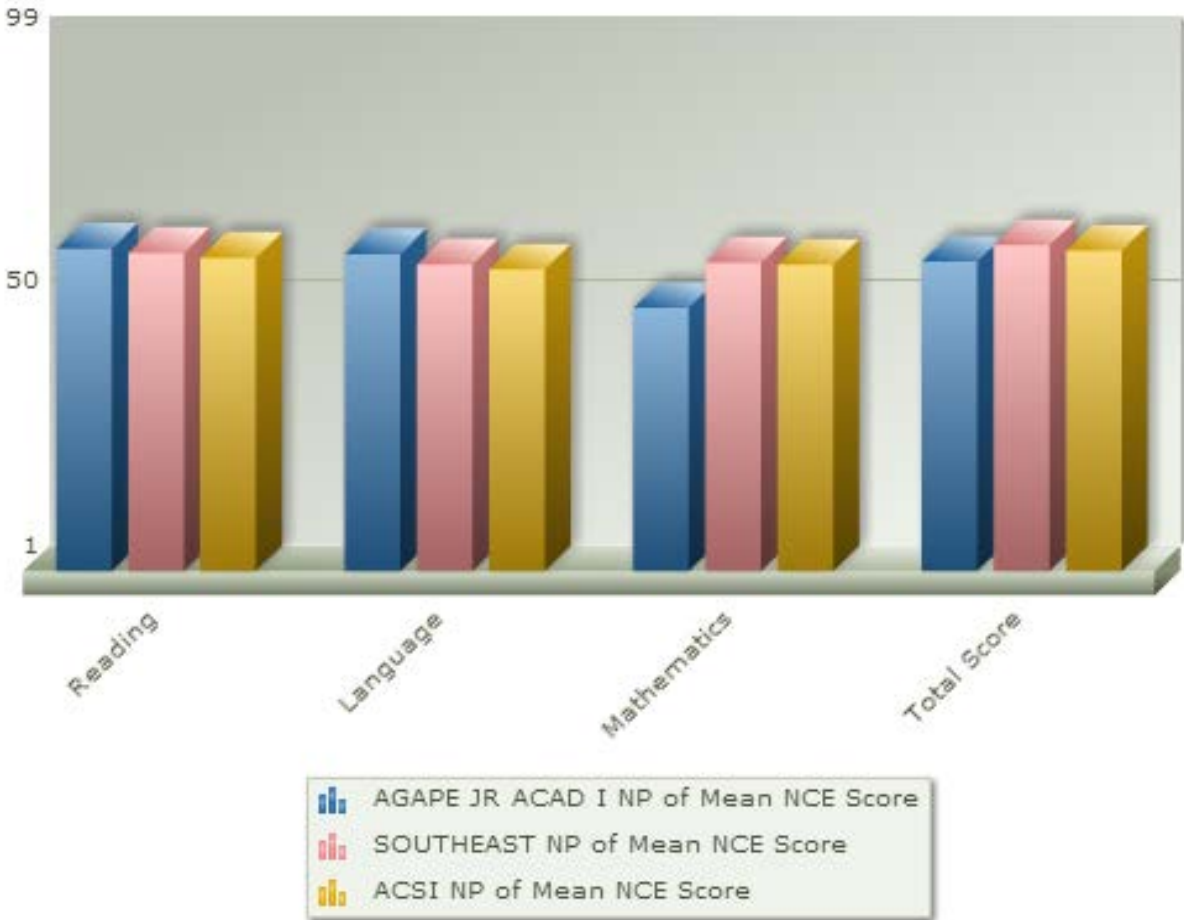

186 New Hope Road
Lawrenceville, GA 30046
Phone: 678 376-0883

GRADE 1

NP of Mean NCE Scores for AGAPE JR ACAD I vs Region vs ACSI

ACSI Spring 2014, Grade: 1, Form/Level: GL/11

GRADE 2

NP of Mean NCE Scores for AGAPE JR ACAD I vs Region vs ACSI

ACSI Spring 2014, Grade: 2, Form/Level: GL/12

GRADE 3

NP of Mean NCE Scores for AGAPE JR ACAD I vs Region vs ACSI

ACSI Spring 2014, Grade: 3, Form/Level: G/13

GRADE 4

NP of Mean NCE Scores for AGAPE JR ACAD I vs Region vs ACSI